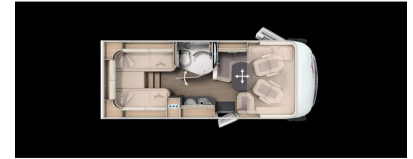

2025 Carthago C1-tourer | Fiat 141 KB-LE

£126,060

Plum Tree Trading Estate, Bawtry Road, Bawtry, Doncaster, South Yorkshire, DN11 8EW

Premium Motorhomes make every effort to ensure all prices and vehicle details on this website are correct. However, as these are used vehicles, the standard specification can sometimes differ from that shown. Please satisfy yourself that a vehicle has a specific feature that is important to you before purchasing. Our staff at the dealership will be happy to assist you. Prices, offers and details of vehicles are subject to change without notification. Premium Motorhomes, Plum Tree Trading Estate, Bawtry Road, Bawtry, Doncaster, South Yorkshire, DN11 8EW