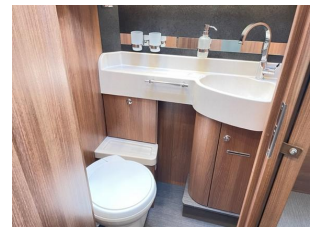

## 2021 Carthago c-tourer T150QB Mercedes

£109,500

2021 Carthago c-tourer T150QB on Mercedes 3500kg 7.4m 2.2L 140HP 9G Automatic, Cab Aircon & Adaptive Cruise Control, 1 Owner New condition FSH, 2 Berth 4 Belts rear Island bed

## Full Description

2021 Carthago c-tourer T150QB on Mercedes 3500kg 7.4m 2.2L 140HP 9G Automatic, Cab Aircon & Adaptive Cruise Control 10.2" MBUX Navigation, Driver assistance Pack, 1 Owner New condition FSH, 2 Berth 4 Belts rear Island bed over large scooter garage. Wardrobes either side. Central washroom, shower, washbasin, wc and vanity unit. Privacy door to kitchen, sink, hob, Fridge, Freezer. Forward seating 4 belts, swivel cab chairs, LED TV. Black Alloys all weather tyres, Reverse Camera, Security Camera CCTV, Awning, Gas BBQ Point, Truma6E, Cat 5 Tracker