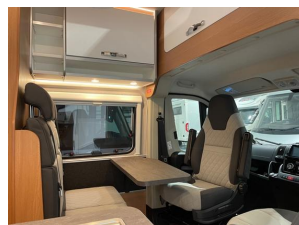

2021 Weinsberg Carabus 630MEG OUTLAW

£65,711

2021 Weinsberg carabus 630MEG Outlaw on Fiat Maxi 3500kg chassis, 2.3L 140HP 9G Automatic, Cab Aircon, Cruise Control, Motorbike Garage.

New	2021 Euro 6
Fiat Ducato	upto 3500kg
2.3L 140HP	9G Automatic
4 berth	4 belts
Twin Singles	Van Conversion

- 3500kg Maxi
- 140HP 9G Auto
- Truma 6D&E
- Motorbike Garage
- Thule Awning
- 2 Leisure Batteries

Full Description

2021 Weinsberg carabus 630MEG Outlaw on Fiat Maxi 3500kg chassis, 6.4m Long 2.3L 140HP 9G Automatic, Cab Aircon, Cruise Control, SAT Navigation Sealed motorbike garage with aluminium Chequer plate floor. Access door to living area. Over garage double bed. Side Kitchen fridge/freezer sink hob. Opposite washroom with shower, WC and wash basin. Seating in Fifty Shades faux Leather, swivel cab chairs. Truma 6D&E combi heating. Thule Awning, Reverse Camera, Alloys, 2 leisure batteries.