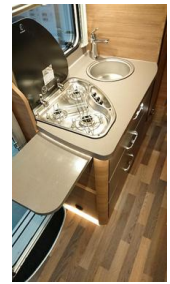

**2021 Weinsberg Caracompact Pepper
600MEG**

£55,995