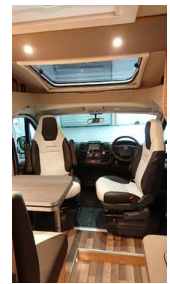

**2021 Weinsberg Caracompact Pepper
600MEG**

£55,995

2021 Weinsberg Caracompact Pepper 600MEG on Fiat 3500kg chassis 6.8m long 2.3L 140HP Manual, Cab Aircon, Cruise Control. Twin Rear beds

10 Year Water Ingress warranty

New	2021 Euro 6
Fiat Ducato	upto 3500kg
2.3L 140HP	Manual 6 spd
3 berth	4 belts
Twin Singles	Low Profile

- 3500kg GVW
- 140HP Manual
- Oyster Sat TV
- Navigation
- Awning
- Reverse Camera

Full Description

2021 Weinsberg Caracompact Pepper 600MEG on Fiat 3500kg chassis 6.8m long 2.3L 140HP Manual, Cab Aircon, Cruise Control. Twin Rear beds over large scooter garage. Underbed wardrobes. Central washroom with shower cubicle, wash basin, vanity unit and WC. Opposite kitchen with Fridge Freezer, Hob, Sink and extending worktop. Forward seating in part leather fabric, swivel cab chairs 4 Belts, swivel table, Sun Roof over cab. Leather steering wheel, Navigation Double DIN system, Alloys, Oyster Satellite, TV, Awning, Reverse Camera, and Truma 6E