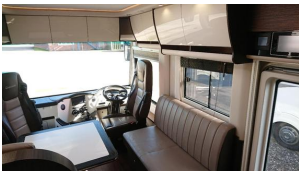

2016 Concorde Charisma 900M Centurion Style

£194,000 £174,900

2016 Concorde Charisma 900M Centurion Style on Iveco Daily 7.49Ton Chassis. 3L 205HP ZF8 Automatic, RIGHT HAND DRIVE 1 Owners Immaculate condition, Full Service, Rear Island Bed, Stone Bi-colour Leather.

Full Description

2016 Concorde Charisma 900M Centurion Style on Iveco Daily 7.49Ton Chassis. 3L 205HP ZF8 Automatic, RIGHT HAND DRIVE Full Air Suspension, Hydraulic Jacks, Alloy Rims, Towbar. 1 Owners Immaculate condition, Full Service, Rear Island Bed, Stone Leather 4 belts 2 berth Rear Island Queen Bed over very large scooter garage, Bedroom TV. Sliding privacy door to central en-suite. Full height wardrobe, Shower cubicle with glass door, ceramic WC with black tank. Towel Rail, Vanity unit with large wash basin. Sliding privacy door to living area. Large Kitchen with mineral worktop, extractor fan, hob, oven, fridge freezer and larder drawer. Forward seating in leather, swivel cab chairs extending table, LED TV, Satellite Dish Twin LNB, Habitation Aircon, Solar Panel. Electric Awning. Twin Lense Reverse Camera, ALDE Heating