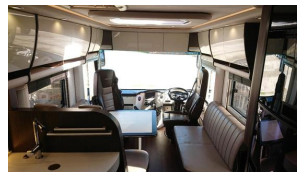

2016 Concorde Charisma 900M Centurion Style

£194,000 £174,900

2016 Concorde Charisma 900M Centurion Style on Iveco Daily 7.49Ton Chassis. 3L 205HP ZF8 Automatic, RIGHT HAND DRIVE 1 Owners Immaculate condition, Full Service, Rear Island Bed, Stone Bi-colour Leather.

Full Description

2016 Concorde Charisma 900M Centurion Style on Iveco Daily 7.49Ton Chassis. 3L 205HP ZF8 Automatic, RIGHT HAND DRIVE Full Air Suspension, Hydraulic Jacks, Alloy Rims, Towbar. 1 Owners Immaculate condition, Full Service, Rear Island Bed, Stone Leather 4 belts 2 berth Rear Island Queen Bed over very large scooter garage, Bedroom TV. Sliding privacy door to central en-suite. Full height wardrobe, Shower cubicle with glass door, ceramic WC with black tank. Towel Rail, Vanity unit with large wash basin. Sliding privacy door to living area. Large Kitchen with mineral worktop, extractor fan, hob, oven, fridge freezer and larder drawer. Forward seating in leather, swivel cab chairs extending table, LED TV, Satellite Dish Twin LNB, Habitation Aircon, Solar Panel. Electric Awning. Twin Lense Reverse Camera, ALDE Heating