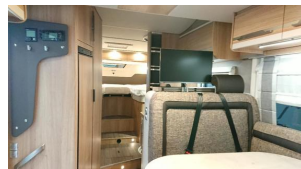

## 2019 Knaus SKY WAVE 700MEG

£71,280 ~~£54,900~~

2019 Knaus SKY WAVE 700MEG on 3500kg Fiat ALKO chassis upgraded to 3850kg GVW. 2.3L 130HP Manual, Cab Aircon, Cruise Control, Twin rear singles and Pull down double 4 Berth 4 belts

- Twin Single beds
- LED TV
- Gas Oven
- Truma 6E

---

## Full Description

2019 Knaus SKY WAVE 700MEG on 3500kg Fiat ALKO chassis upgraded to 3850kg GVW. 2.3L 130HP Manual, Cab Aircon, Cruise Control, Twin rear singles over large scooter garage, underbed wardrobes. Sliding privacy door to separate from central split washroom, full shower cubicle opposite washbasin, wc, and vanity unit. Swing privacy door to separate from living area. L shaped kitchen with Sink, Hob, Oven, Fridge, Freezer. Forward seating with swivel cab chairs, 4 seat belts, pop-up LED TV. Pull down over lounge double bed. Navigation and reverse camera. Fiat Pack, Style II Pack, Media Pack, Skywave Pack