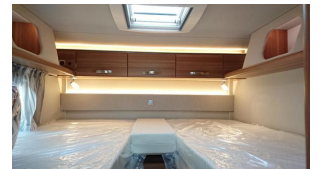

2019 Weinsberg CaraCompact 600MEG Pepper

£50,900 £49,900

2019 Weinsberg cara-compact 600MEG on 2.0L 130HP Manual Peugeot, 3500kg chassis. 6.74m long with Twin single beds over large garage. 2 Berth with 4 Belts

Price Advertised On The Road

New	2019 Euro 6
Fiat Ducato	upto 3500kg

- 3500KG Chassis
- 6.8m long