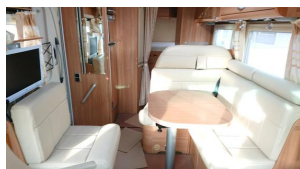

2008 Niesmann Bischoff Arto 69L

£44,500

2008 Niesmann Bischoff Arto 69L on 4500Kg Fiat ALKO chassis 3.0L 180HP 6speed Manual, Cab Aircon and Cruise Control. Newly fitted Cream Leather. Immaculate Condition. 4 Berth 4 belts Rear Transverse

12 Months RAC Warranty

Pre owned	2008 Euro 5
Fiat Al-Ko	3500-4800kg
3.0L 180HP	Manual 6 spd
4 berth	4 belts
Rear Transverse	A Class

- 4500kg Chassis
- 3.0L 180HP
- New Leather
- Towbar
- Sat Dish
- Solar Panel

Full Description

2008 Niesmann Bischoff Arto 69L on 4500Kg Fiat ALKO chassis 3.0L 180HP 6speed Manual, Cab Aircon and Cruise Control. Newly fitted Cream Leather. Immaculate Condition. 4 Berth 4 belts Rear Transverse with overhead cabinets adjacent to full height wardrobe, opposite washroom with WC, Basin and vanity unit and shower cubicle. Central Kitchen with lots of work space, extractor fan, 3 burner hob, sink, Fridge, Freezer and oven Grill. Forward lounge area, all recently re-upholstered with cream leather which looks fantastic. Pop-up LED TV, swivel cab chairs recently re-upholstered in cream leather. Overcab pull down bed. Truma 6E heating, Awning, Towbar, Satellite Dish, Solar Panel, Alloys, Reverse Camera, Carpets. Internal and external in immaculate condition no marks. External graphics recently replaced.