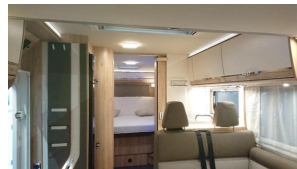

2019 Euramobil Integra line 720QB

£86,990 £74,900

2019 Euramobil Integraline 720QB on Fiat Ducato 4400kg chassis 2.3L 150HP Automatic with Cab Aircon, Cruise control, Island Bed 4 Berth 4 Belts

Price shown is OTR (On The Road)

New	2018 Euro 6
Fiat Ducato	3500-4800kg
2.3L 150HP	Automatic 6 spd
4 berth	4 belts
Island Bed	A Class

- 4400kg
- 2.3L 150HP
- Automatic
- 180W Solar
- Prestige Pack
- Awning
- Truma 6E
- Oven

Full Description

2019 Euramobil Integraline 720QB on Fiat Ducato 4400kg chassis 2.3L 150HP Automatic with Cab Aircon, Cruise control, Double DIN touch screen multimedia system with Reverse Camera. Electric Windscreen privacy blind. Rear Island bed with wardrobes either side, Central split washroom with large shower cubicle opposite basin, vanity unit and WC. Sliding privacy door to separate from living area. Large L shaped kitchen with hob, stainless steel sink, fridge freezer and oven. Forward L shaped seating and swivel cab chairs. Large seating area, and TV bracket. Electric drop-down over cab bed. Mondial Pack, Prestige Pack, 180W solar panels, Awning, Hot Cold External shower, Truma 6E, Two leisure batteries, SOG toilet fan.