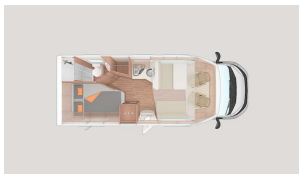

## Weinsberg CaraSuite 650MF

£630

The CaraSuite 650MF with Manual transmission is the perfect mid-size motorhome for couples who like a little more space, or for families. It has 4 seat belts, and 4 sleeping berths. Heating and hot water is provided for by a combi-boiler, and the motorhome is designed for all year round use.

## Full Description

The CaraSuite 650MF with Manual transmission is the perfect mid-size motorhome for couples who like a little more space, or for families. It has 4 seat belts, and 4 sleeping berths. Heating and hot water is provided for by a combi-boiler, and the motorhome is designed for all year round use.

A large rear washroom is fitted with a shower, WC and basin with vanity unit, as well as a full height wardrobe.

A double bed to the rear and pull down double bed over the living area.

All our motorhomes are fitted with Stereo and DVD player, Satellite Dish, TV, Bike Rack, and Gas Barbeque point